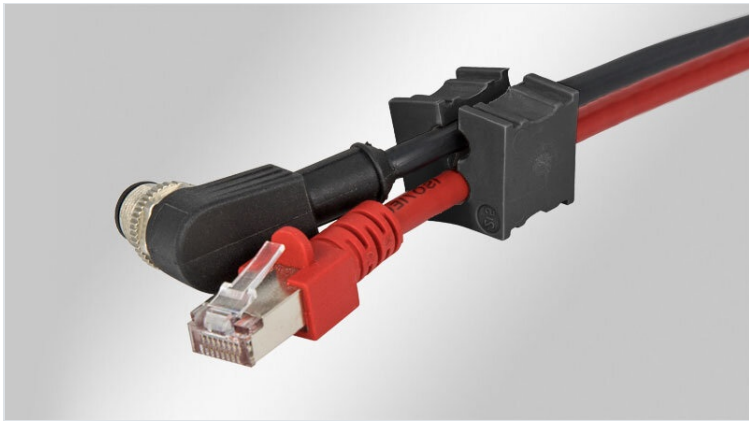

KT multi | KT special | Multi-hole / special cable grommets, black

for cable diameters 1 - 8 mm and special cables / IP54

Cable grommets KT small are used with the following cable entry components:

- [KEL cable entry frames](#)
- [KVT split cable glands](#)

KT multi-hole and special grommets enable a sealing of the cables with IP54.

When using double or quadruple grommets the cable density of cable entry frames and cable glands can be greatly increased. The multi-hole model range KT small is designed for cable diameters from 1 to 8 mm. icotek also offers special cable grommets for e.g. ASI lines. ATG adapter grommets provide the possibility to hold a small KT grommet to reduce the clamping range down to 1 mm.

When installing the small grommets in multiple rows, the flat sides should be facing each other. This allows the flat sides to match up and provide a secure seal.

IP54

RoHS compliant

Made in Germany

Specifications

IP rating (EN 60529)	IP54
Material	Elastomer
Flame class	UL94-HB
Operating temperature	-30 C° to 90 C°
Properties	Higher chemical higher chemical resistance

Advantages & Benefits

- Enable routing of pre-terminated cables through cable entry frames and split cable glands
- High strain relief in accordance with EN 62444 when a suitable cable entry is selected
- Available for a large range of cable diameters
- Greatly increased cable density when using double or quadruple grommets